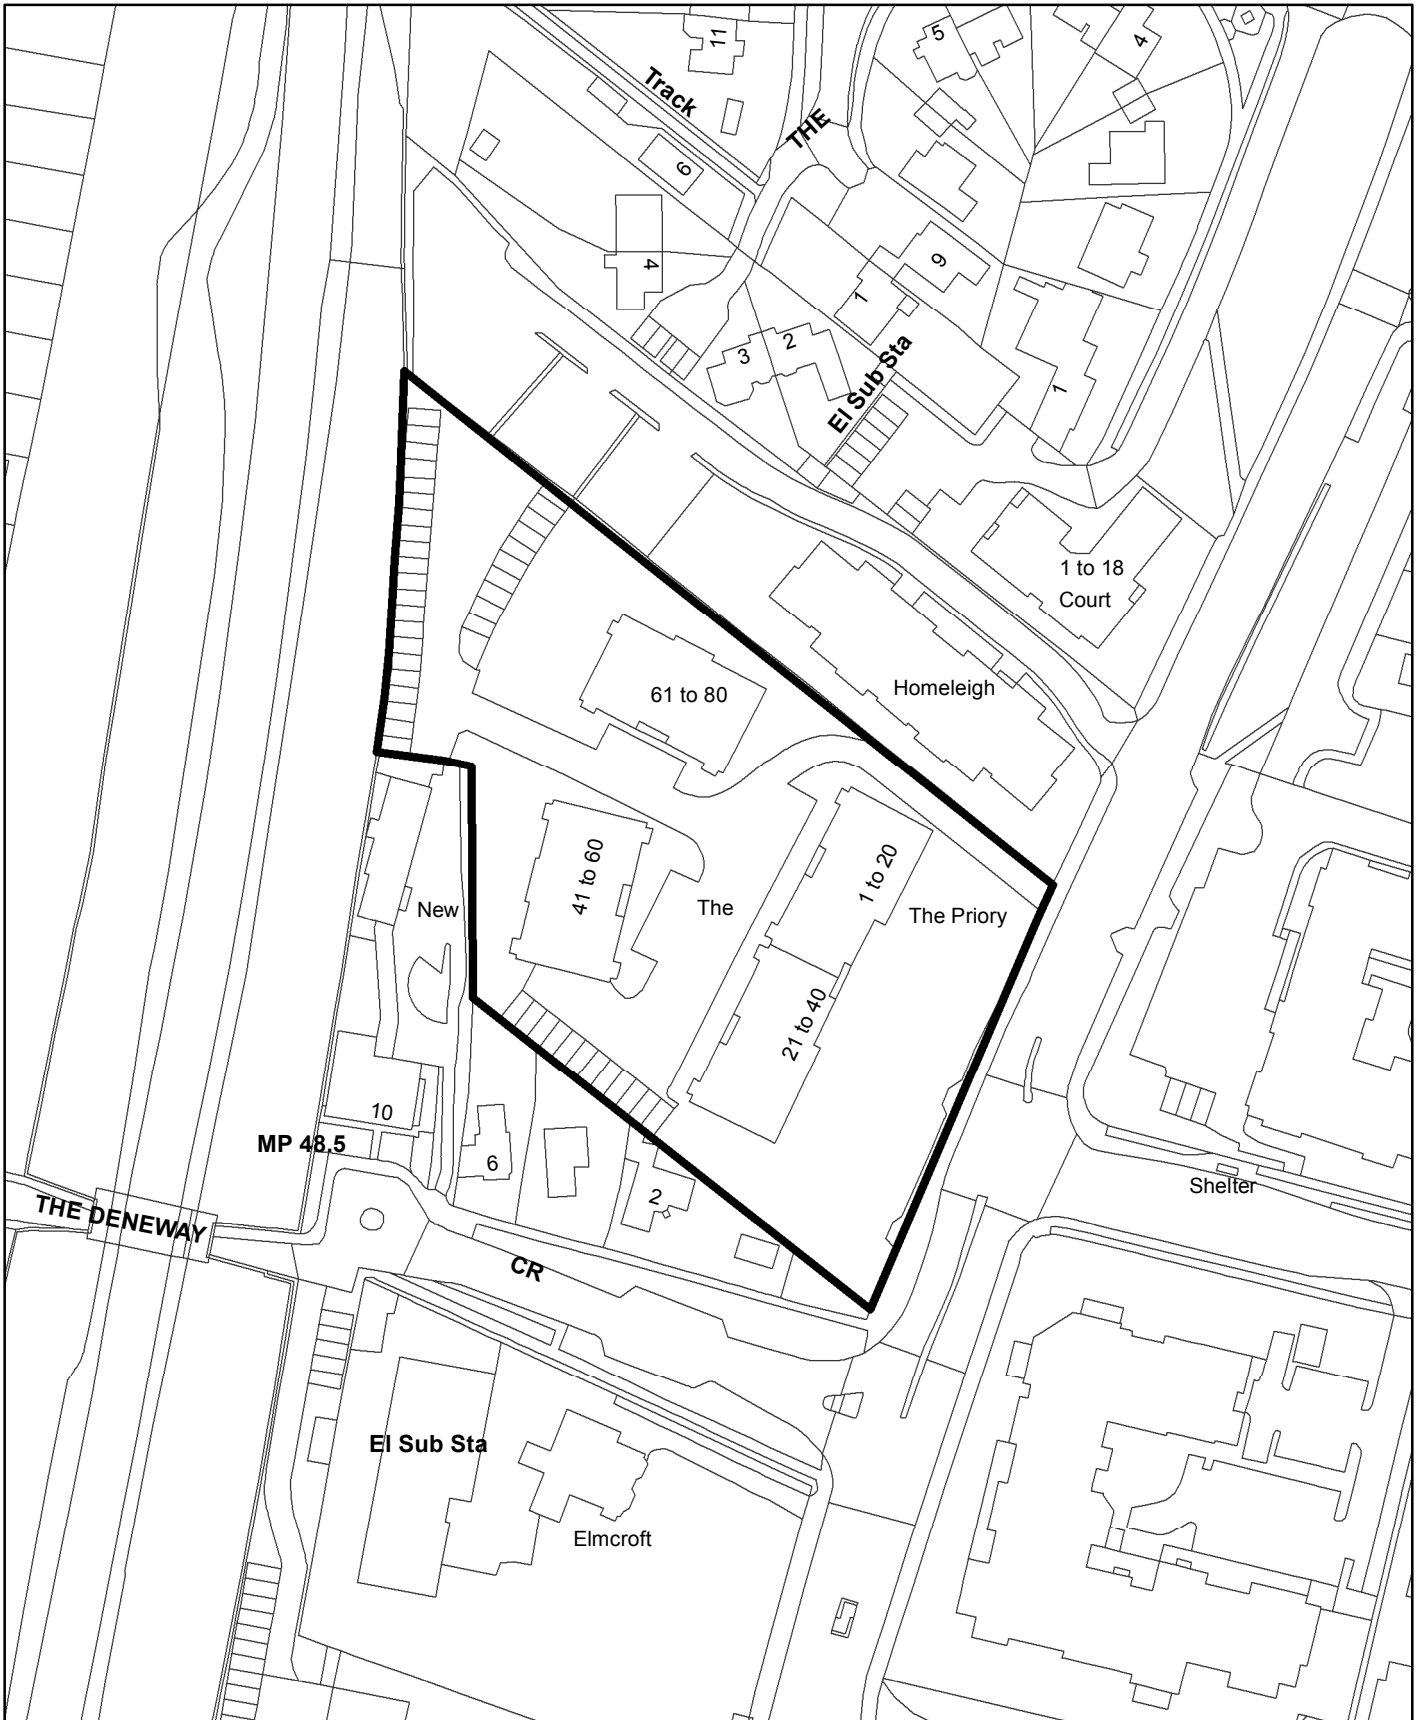

BH2019 02967 - The Priory, London Road

N

Scale: 1:1,250